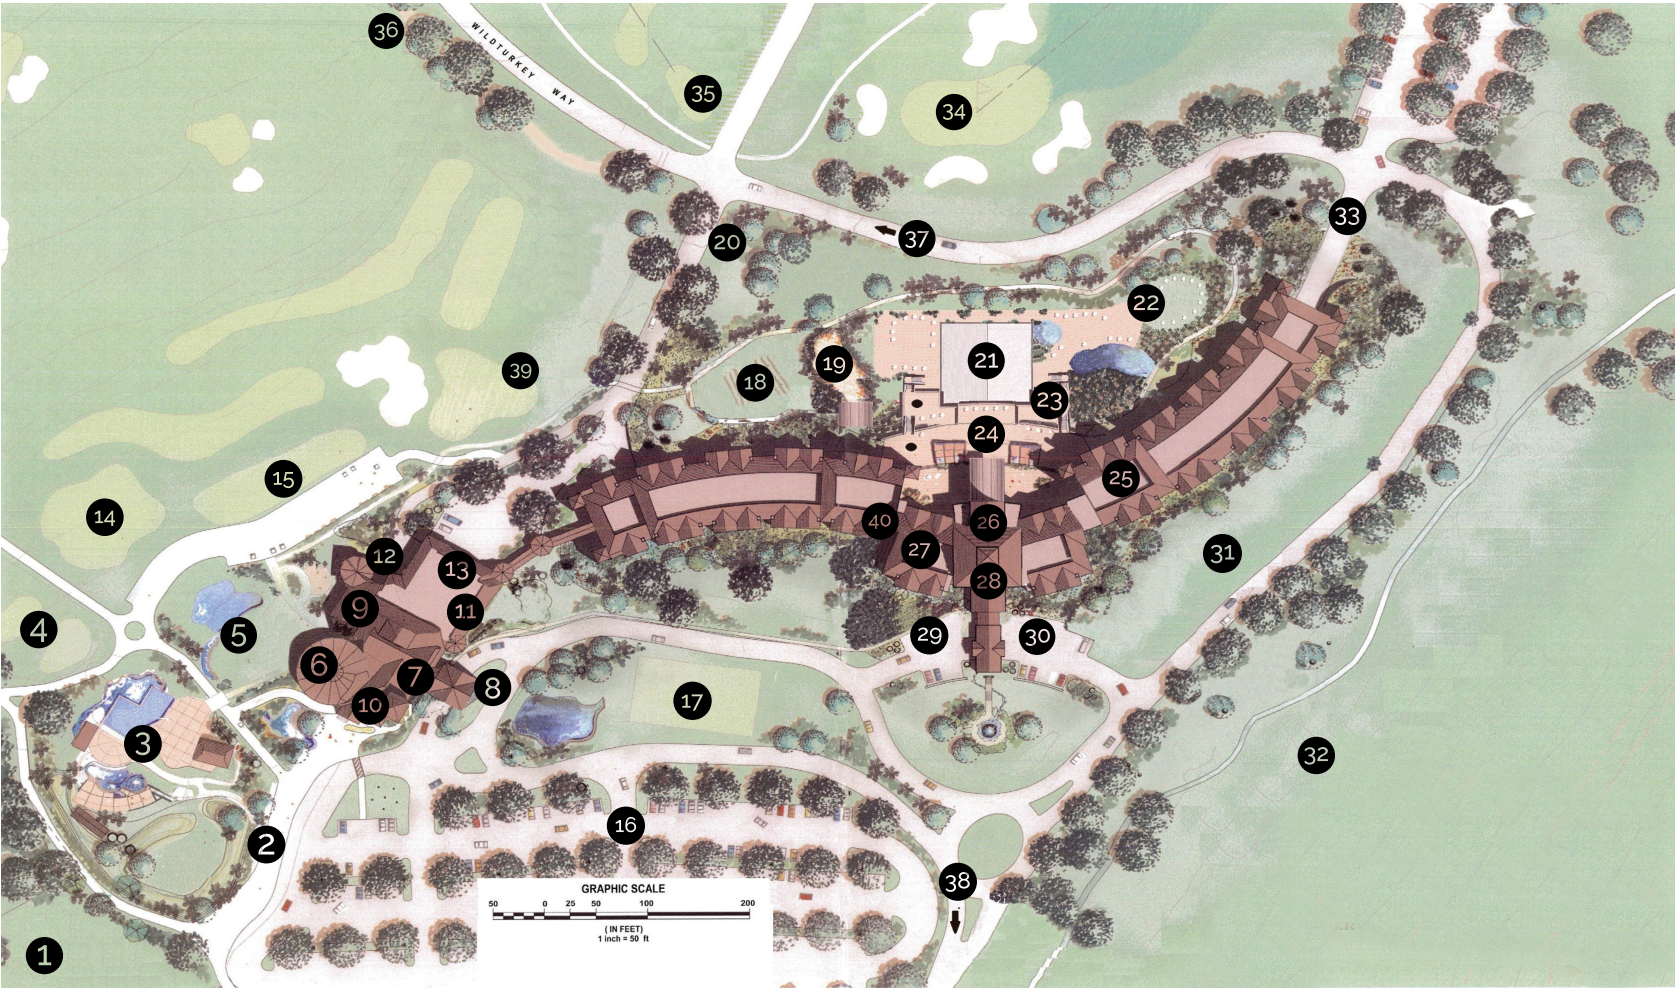

# GRAND CASCADES LODGE – PROPERTY MAP

- |                            |                        |                          |                                                       |
|----------------------------|------------------------|--------------------------|-------------------------------------------------------|
| 1. Crystal Springs Hole #1 | 12. Crystal Tavern     | 22. Giant Chess Board    | 32. Crystal Springs Golf Course                       |
| 2. Golf Bag Drop           | 13. Emerald Ballroom   | 23. Game Deck            | 33. Underground Parking Entrance                      |
| 3. Vista 180° Pool         | 14. Practice Green     | 24. Fire & Water Terrace | 34. Cascades Hole #9                                  |
| 4. Wild Turkey Hole #1     | 15. Driving Range      | 25. Vending & ATM        | 35. Cascades Hole #1                                  |
| 5. Wedding Garden          | 16. Guest Parking      | 26. Springs Bistro       | 36. Community Hike                                    |
| 6. Grand Rotunda           | 17. Banquet Tent       | 27. Rosebud Roasters     | 37. To Route 94                                       |
| 7. Pro Shop                | 18. Amphitheater       | 28. Hotel Lobby          | 38. To Route 517 & Oak Street<br>To Archery & Fishing |
| 8. Clubhouse Entrance      | 19. Chef's Garden      | 29. Valet                | 39. Vista View Tent                                   |
| 9. The Wine Cellar         | 20. Begin Nature Trail | 30. Hotel Entrance       | 40. Real Estate Office                                |
| 10. Business Center        | 21. Biosphere Pool     | 31. Putting Course       |                                                       |